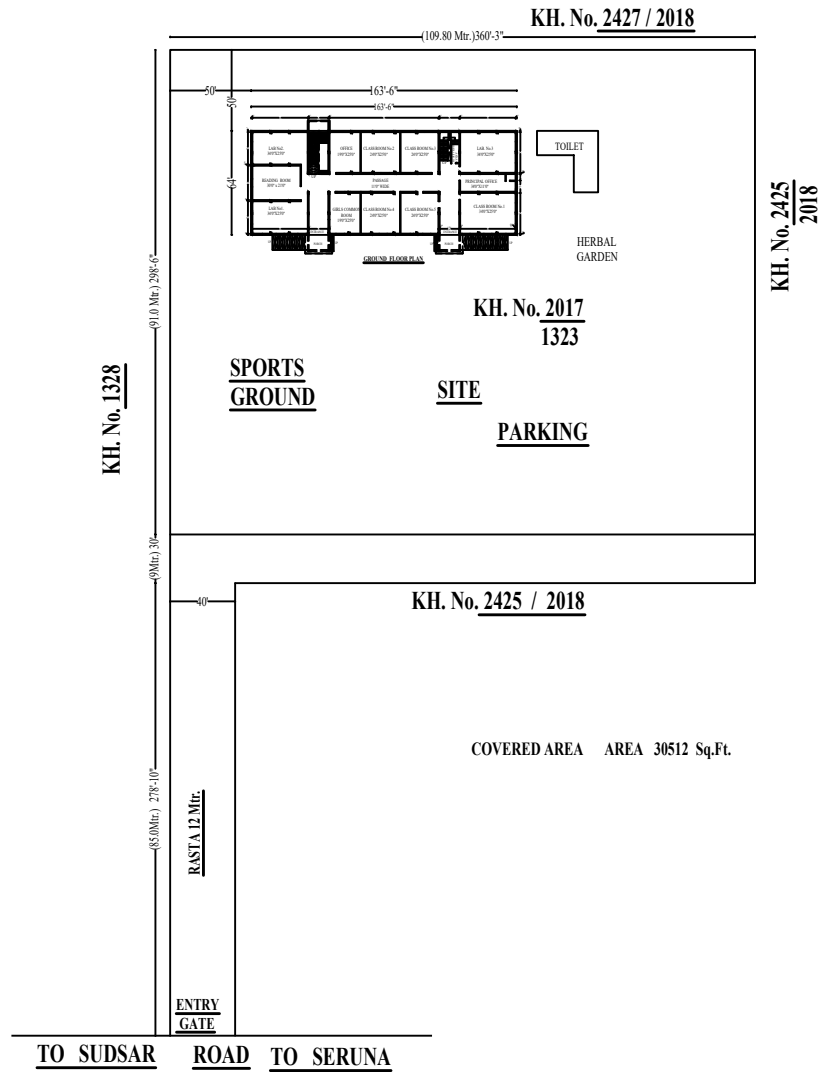

**GROUND FLOOR PLAN**

**1st. FLOOR PLAN**

**SECOND FLOOR PLAN**

**MAP SHOWING SITE PLAN & BUILDING PLAN OF  
SHREE RUGHA RAM BHADU MEMORIAL EDUCATION & WELFARE SOCIETY  
VILLAGE - SERUNA , TEHSIL.- SRI. DUNGARGHARH , DIST. BIKANER (RAJ.)  
PIN CODE -331811**

KH. No. 2425  
2018

KH. No. 1328

COVERED AREA AREA 3052 Sq.Ft.