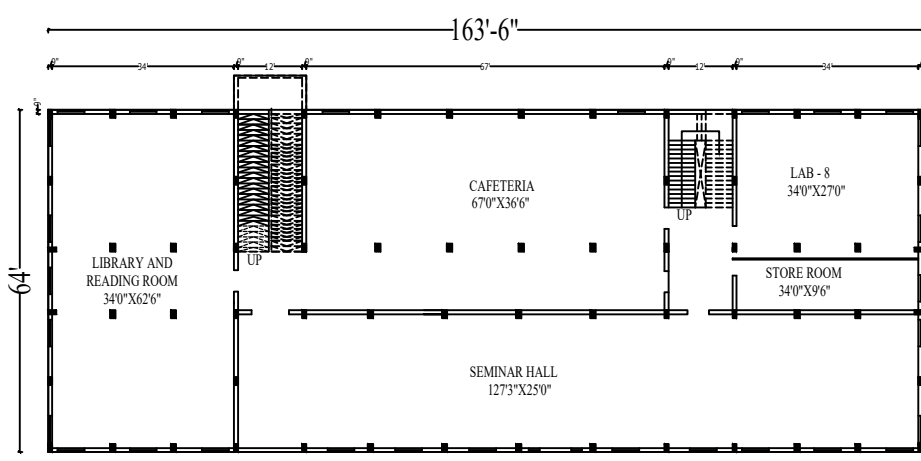

**GROUND FLOOR PLAN**

**1st. FLOOR PLAN**

**SECOND FLOOR PLAN**

**MAP SHOWING SITE PLAN & BUILDING PLAN OF  
SHREE RUGHA RAM BHADU MEMORIAL EDUCATION & WELFARE SOCIETY  
VILLAGE - SERUNA , TEHSIL.- SRI. DUNGARGHARH , DIST. BIKANER (RAJ.)  
PIN CODE -331811**

KH. No. 2425  
2018

KH. No. 1328

COVERED AREA AREA 3052 Sq.Ft.