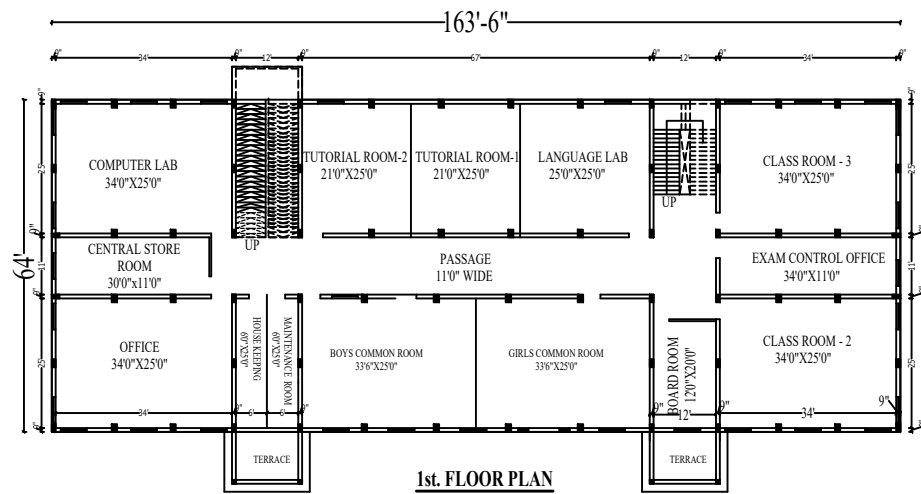

**GROUND FLOOR PLAN**

**1st. FLOOR PLAN**

**SECOND FLOOR PLAN**

**MAP SHOWING SITE PLAN & BUILDING PLAN OF  
SHREE RUGHA RAM BHADU MEMORIAL EDUCATION & WELFARE SOCIETY  
VILLAGE - SERUNA , TEHSIL.- SRI. DUNGARGHARH , DIST. BIKANER (RAJ.)  
PIN CODE -331811**

KH. No. 2425  
2018

KH. No. 1328

COVERED AREA AREA 3052 Sq.Ft.